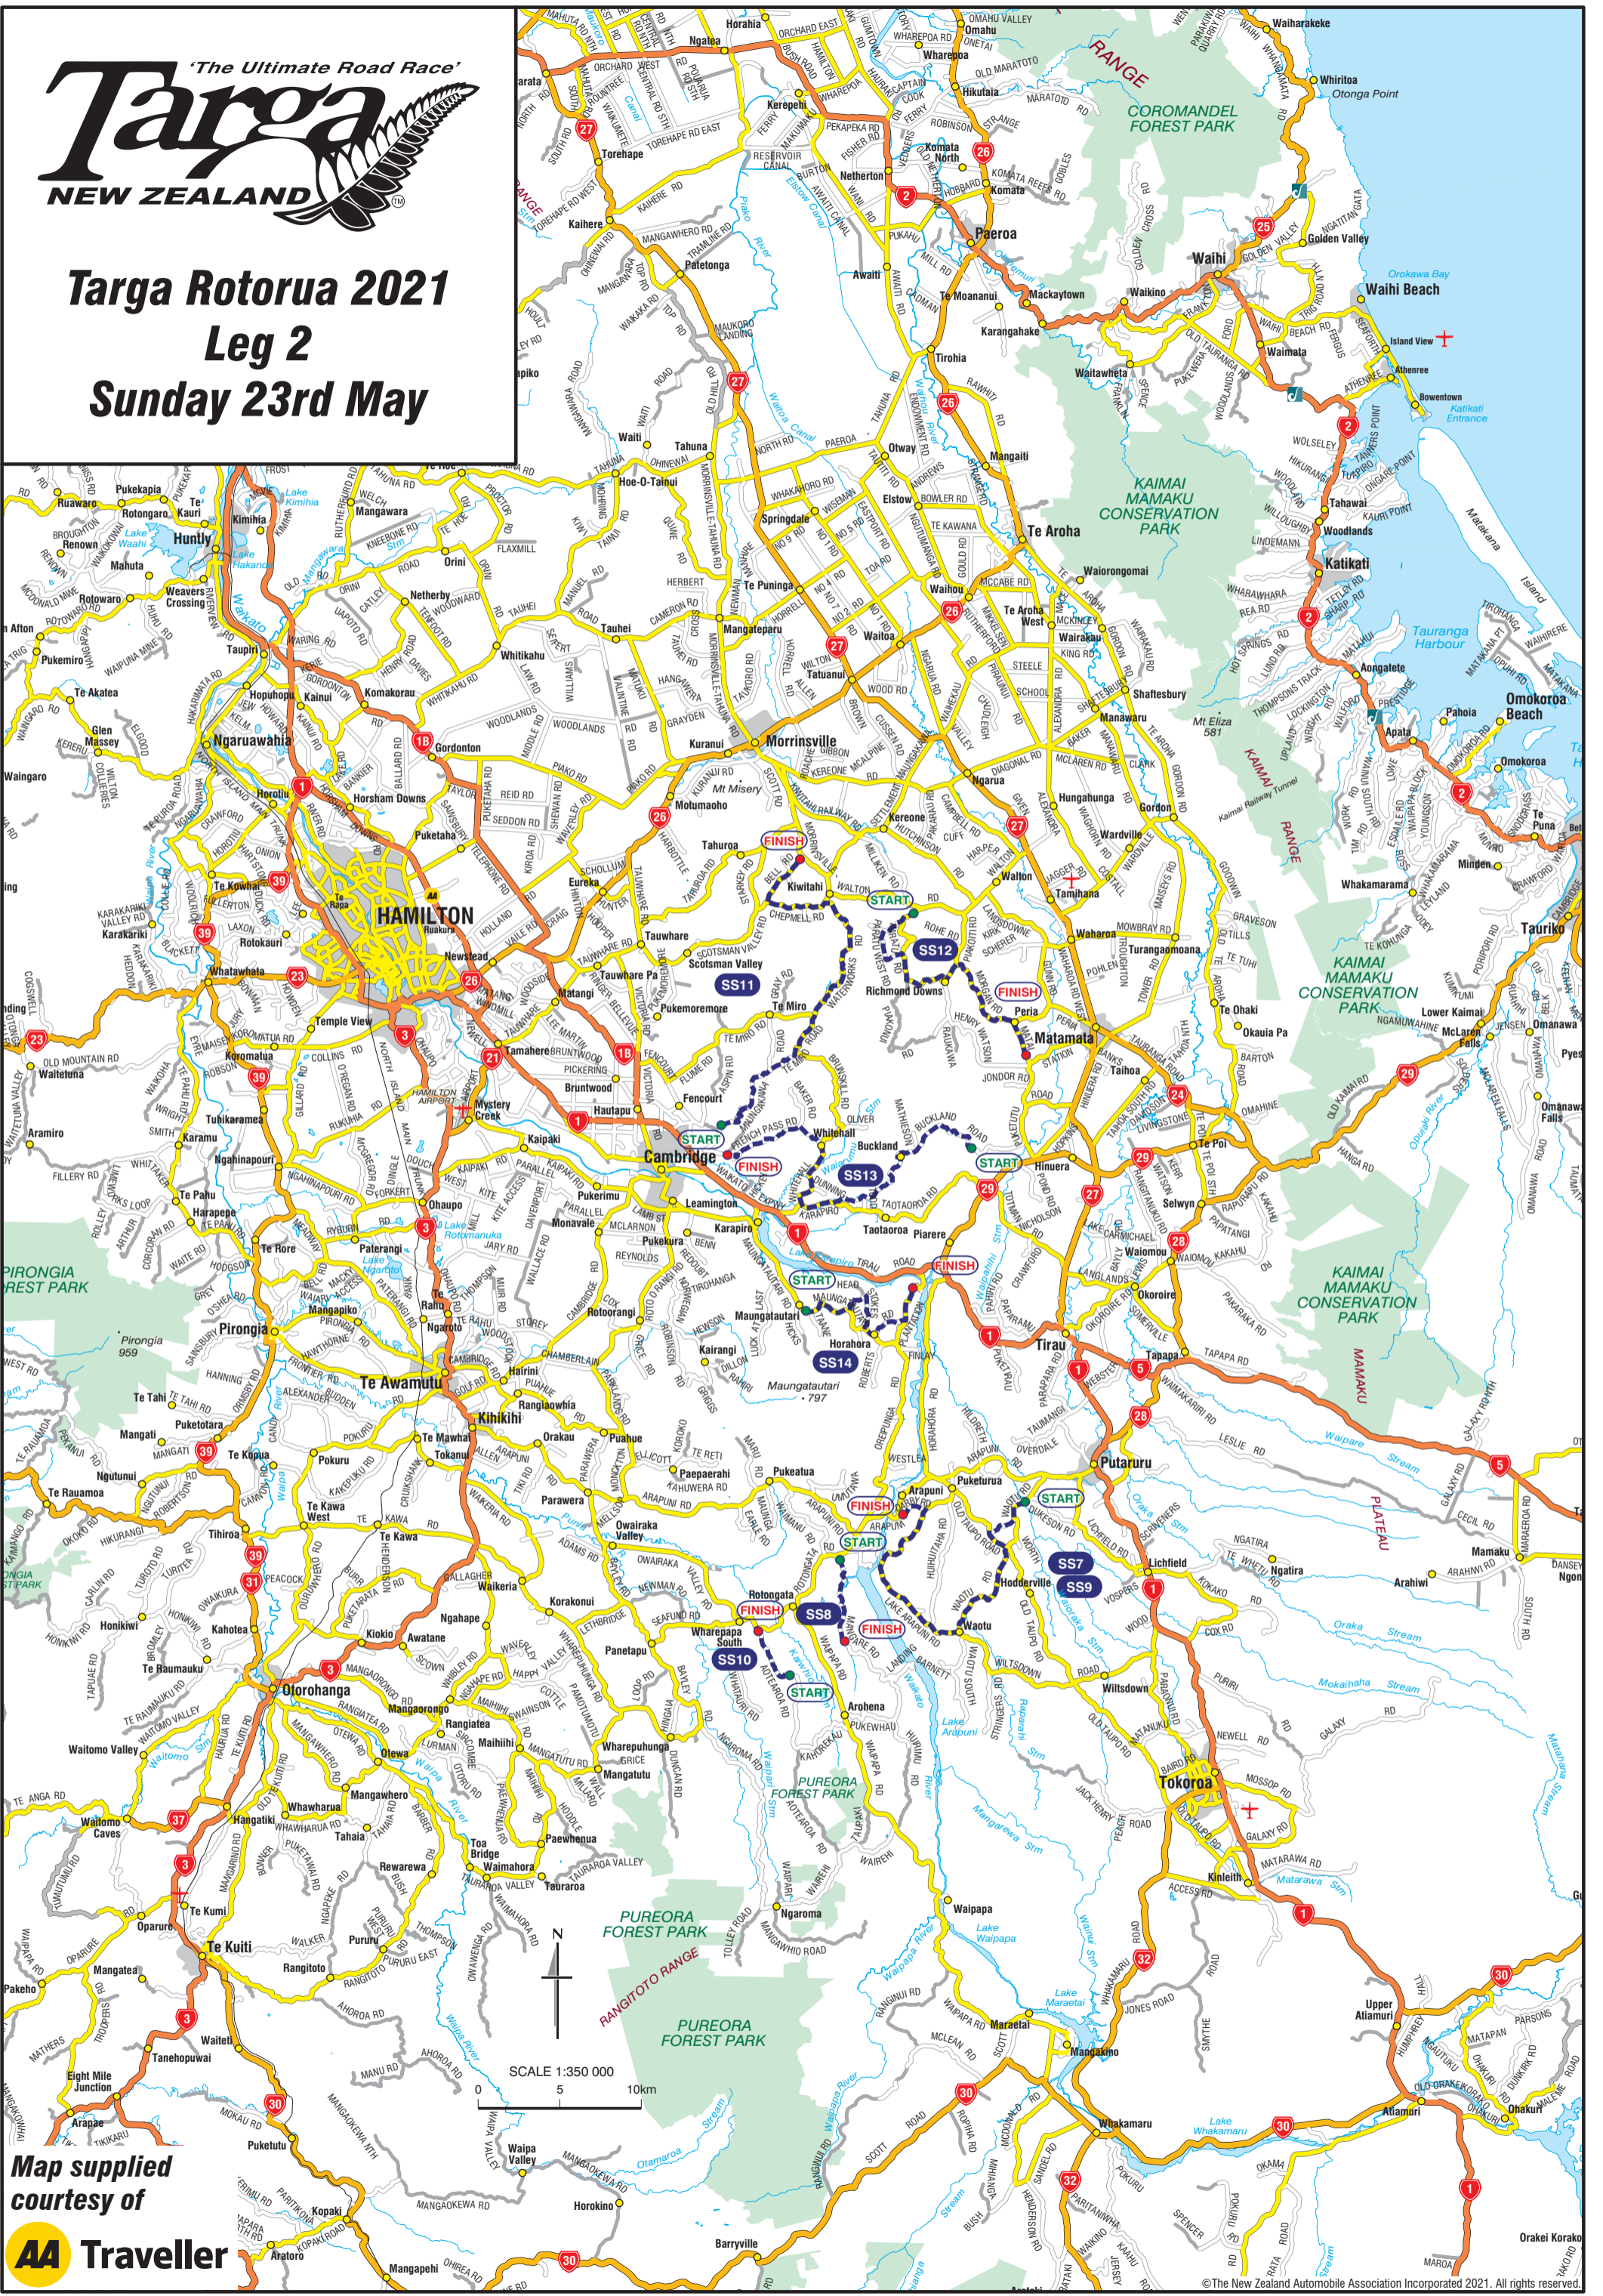

Targa Rotorua 2021

Leg 2

Sunday 23rd May

Map supplied
courtesy of
AA Traveller